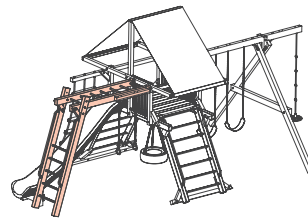

**We now
offer
our
entire
playset
line in
Cedar!**

EASY AS 1

1 CHOOSE A BASE STYLE & ROOF

PLAYHOUSE SERIES

The Playhouse Series' traditional post-and-beam construction accommodates popular accessories beneath the base, including a built-in sandbox or a full-size convertible picnic table which doubles as a sandbox cover.

OUTBACK SERIES

The Outback Series' wide-angle ladders create roomier play spaces beneath the playset for more active play - add a tire swing, for instance! Our Outback ladders have four different climbing challenges.

2, 3!

2 CHOOSE A SIZE, HEIGHT & COMBO

- » Choose from 3 different deck heights: 5', 6', 7'
- » Choose from 2 different deck sizes: **Regular (5' x 5')** or **XL (5' x 7')**

COMBO 1
base playset with slide

COMBO 2
add a swingbeam

COMBO 3
add a monkey climber

COMBO 4
add a skybox

COMBO 5
add a hurricane slide

3 CHOOSE YOUR OPTIONS

- » Add the features you want to create your family's ideal playset!

SLIDES

SWINGS